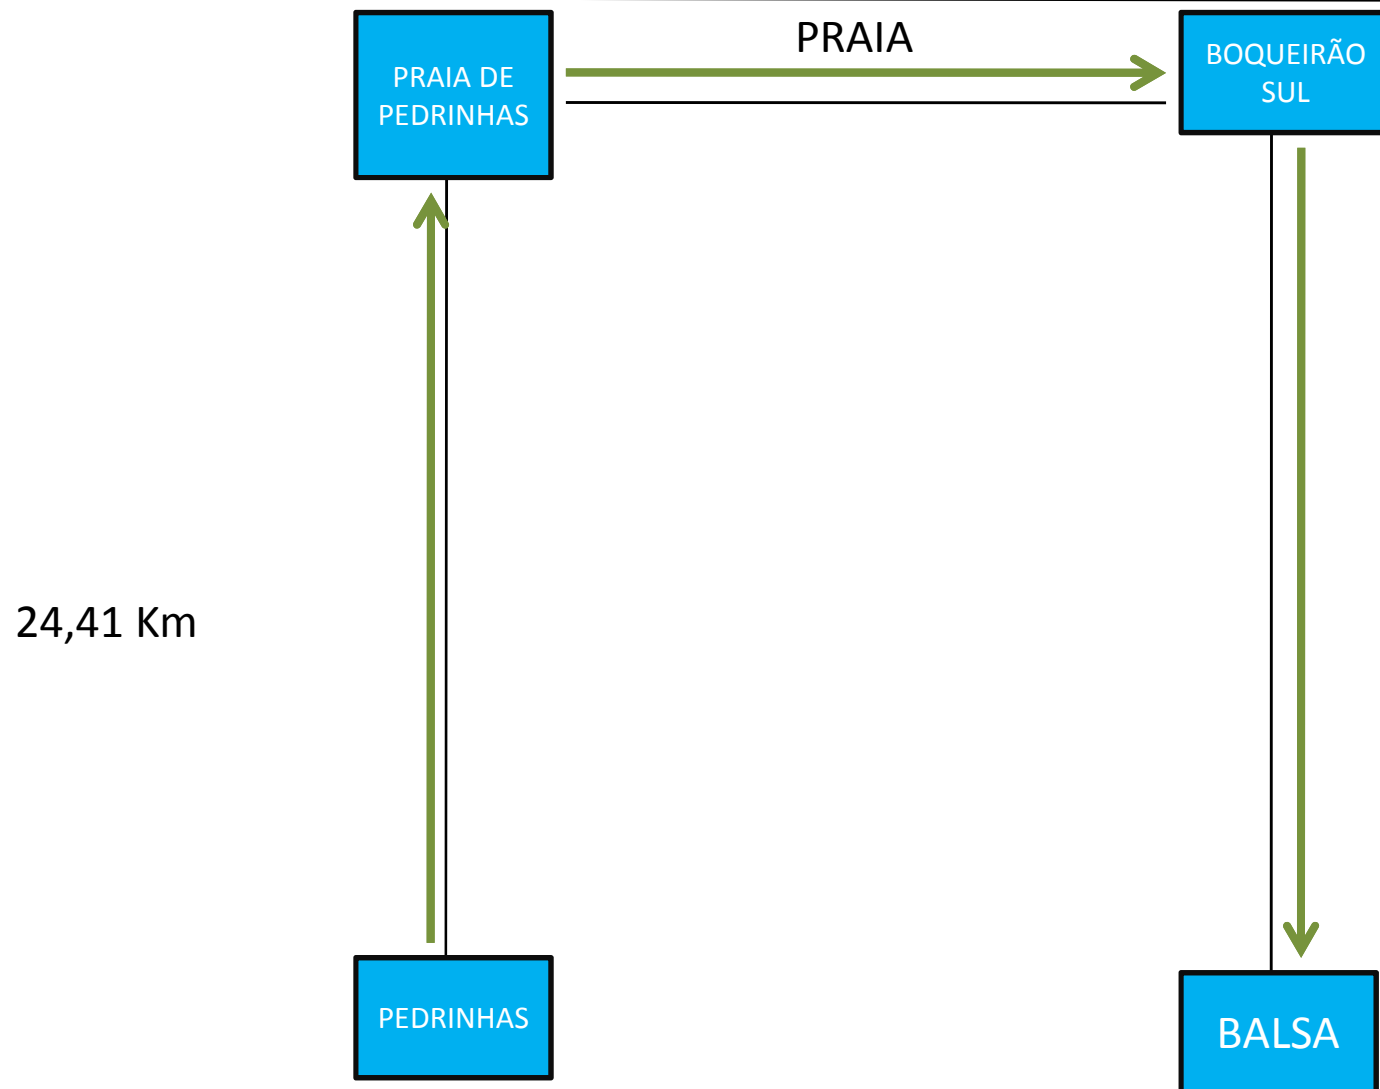

# BARRO BRANCO – PEDRINHAS / RODOVIÁRIA – ESCOLAR – 05:45 - 11:40 – 17:00 VOLTA

# BARRO BRANCO – PEDRINHAS / RODOVIÁRIA - 07:00 – 08:30 - 14:00 – VOLTA

BARRO BRANCO – BOQUEIRÃO SUL / PÉDRINHAS – 06:10 – 12:10 – 16:10

BARRO BRANCO – PÉDRINHAS /BOQUEIRÃO SUL – 08:20 – 13:20 – 17:20

BARRO BRANCO - BOQUEIRÃO SUL/BALSA – 06:00 – 09:10 – 10:00 – 11:00 – 12:00 – 15:00 – 16:00 – 19:00

BARRO BRANCO – Balsa/Boq. Sul – 06:00 – 09:10 – 10:00 – 11:00 – 12:00 – 15:00 – 16:00 – 19:00

BARRO BRANCO – Balsa/ JURUVAÚVA - 18:15

24,41 Km