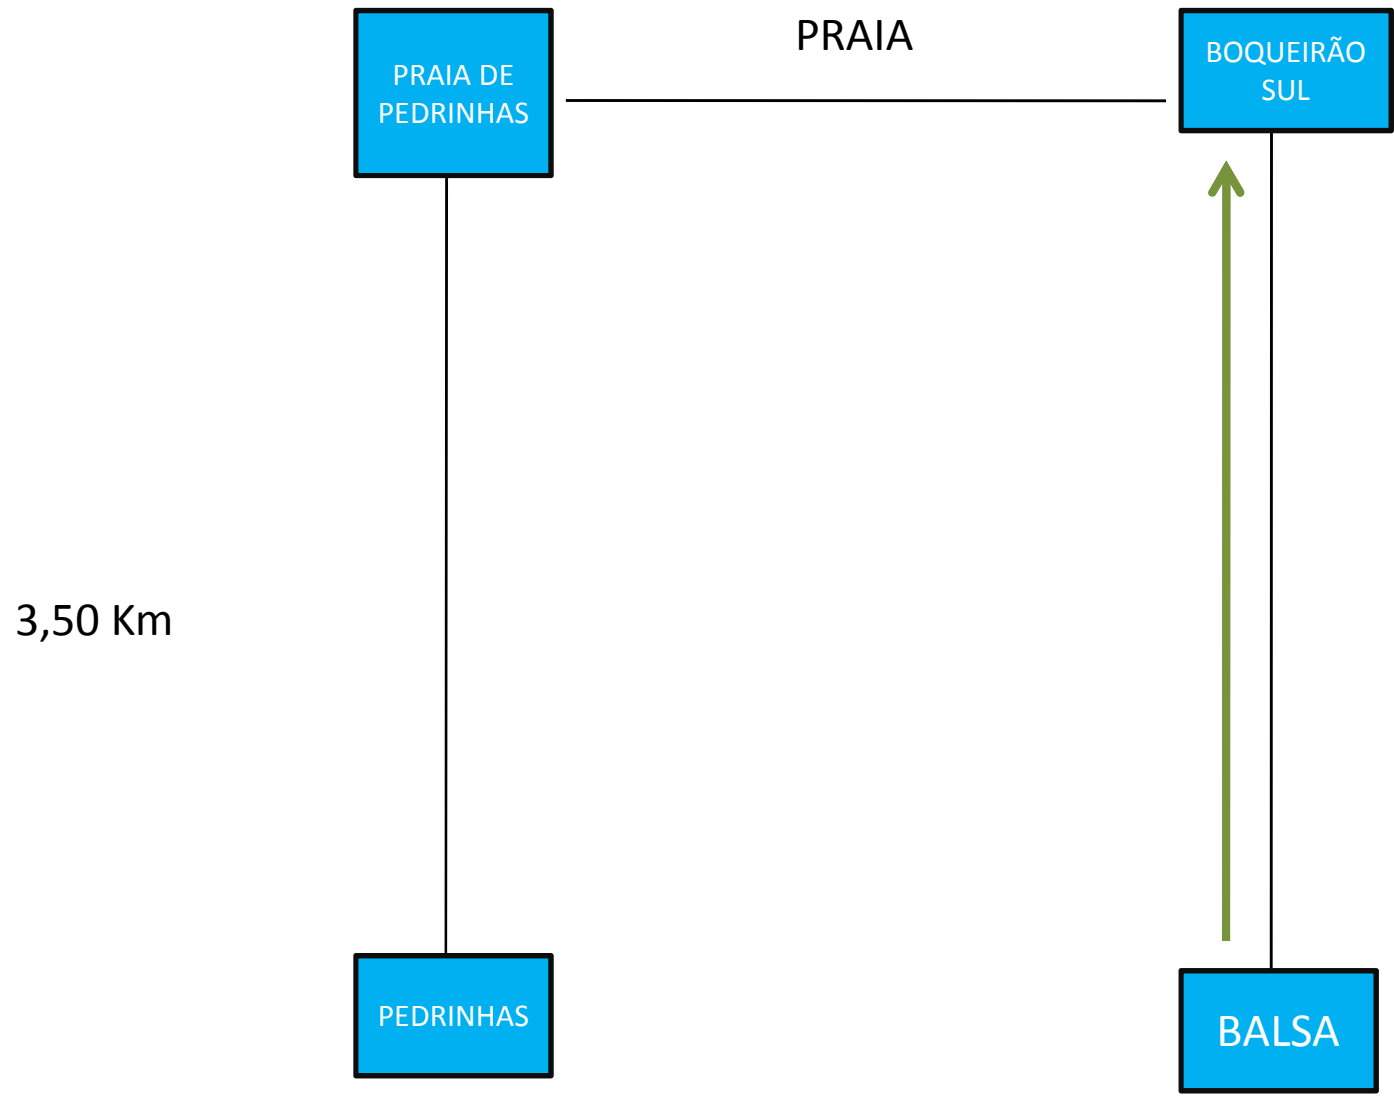

# BARRO BRANCO – PEDRINHAS / RODOVIÁRIA – ESCOLAR – 05:45 - 11:40 – 17:00 VOLTA

# BARRO BRANCO – PEDRINHAS / RODOVIÁRIA - 07:00 – 08:30 - 14:00 – VOLTA

BARRO BRANCO – BOQUEIRÃO SUL / PÉDRINHAS – 06:10 – 12:10 – 16:10

BARRO BRANCO – PÉDRINHAS /BOQUEIRÃO SUL – 08:20 – 13:20 – 17:20

BARRO BRANCO - BOQUEIRÃO SUL/BALSA – 06:00 – 09:10 – 10:00 – 11:00 – 12:00 – 15:00 – 16:00 – 19:00

BARRO BRANCO – Balsa/Boq. Sul – 06:00 – 09:10 – 10:00 – 11:00 – 12:00 – 15:00 – 16:00 – 19:00

BARRO BRANCO – Balsa/ JURUVAÚVA - 18:15

24,41 Km