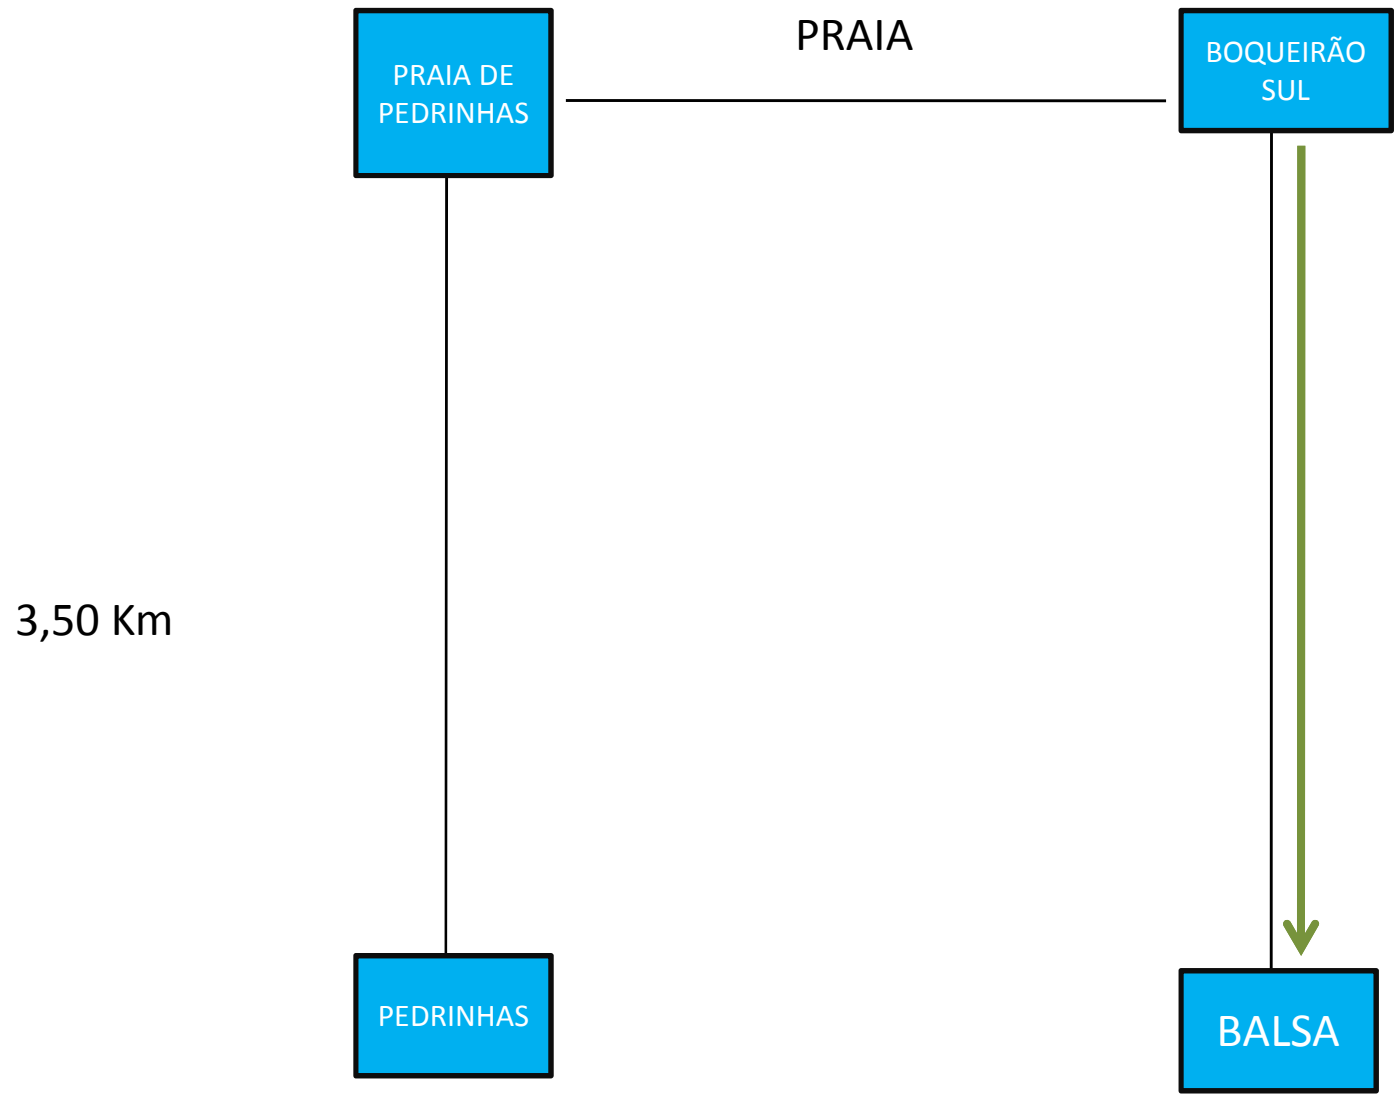

# BARRO BRANCO – PEDRINHAS / RODOVIÁRIA – ESCOLAR – 05:45 - 11:40 – 17:00 VOLTA

# BARRO BRANCO – PEDRINHAS / RODOVIÁRIA - 07:00 – 08:30 - 14:00 – VOLTA

BARRO BRANCO – BOQUEIRÃO SUL / PÉDRINHAS – 06:10 – 12:10 – 16:10

BARRO BRANCO – PÉDRINHAS /BOQUEIRÃO SUL – 08:20 – 13:20 – 17:20

BARRO BRANCO - BOQUEIRÃO SUL/BALSA – 06:00 – 09:10 – 10:00 – 11:00 – 12:00 – 15:00 – 16:00 – 19:00

BARRO BRANCO – Balsa/Boq. Sul – 06:00 – 09:10 – 10:00 – 11:00 – 12:00 – 15:00 – 16:00 – 19:00

BARRO BRANCO – Balsa/ JURUVAÚVA - 18:15

24,41 Km